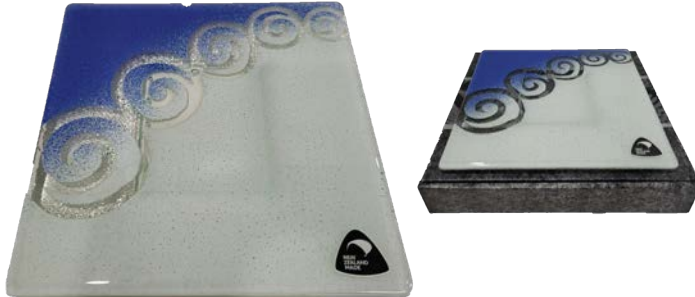

ALL PRICES ARE IN NZ$ AND EXCLUDE GST AND FREIGHT

KORU GLASS SQUARE PLATE

GL0566 Plate $ 59.00
18.5cm sq

in MADINZ Presentation Box

We can send gifts to
your clients on your behalf.

Email admin@madinz.co.nz for pricing.

Proudly made in New Zealand.