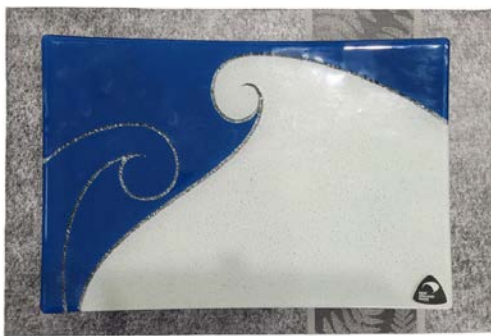

ALL PRICES ARE IN NZ\$ AND EXCLUDE GST AND FREIGHT

KORU GLASS SQUARE PLATE

GL0566 Plate \$ 59.00
18.5cm sq

in MADINZ Presentation Box

We can send gifts to
your clients on your behalf.

Email admin@madinz.co.nz for pricing.

Proudly made in New Zealand.

KORU RECTANGLE GLASS PLATE

GL0556 Plate \$ 89.00
L30 x W17cm

in MADINZ Presentation Box

We can send gifts to
your clients on your behalf.

Email admin@madinz.co.nz for pricing.

Proudly made in New Zealand.