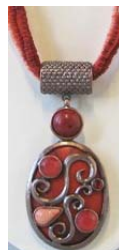

R - Red, (as shown), BR – Brown, and GR- Grey, G -Green, BL – Blue. P- Pink.

Ceramic beaded necklace, bracelet and earrings.  
Necklace adjustable - short or medium length.

X0084

X0079

X0084

X0087

**KARI NECKLACE**

X0084	Necklace	\$44.50
X0079	Earrings	\$12.00
X0087	Earrings	\$12.00

R - Red, BR – Brown, as shown and G- Grey, G -Green, BL – Blue. P - Pink

Both earring designs are available in red or brown.

Ceramic beaded necklace with small , and earrings.  
Adjustable - short or medium length.

Turquoise

Grey

Red

**SASHA NECKLACE & BRACELET**

X0095	Necklace	\$49.50
X0096	Bracelet	\$39.00
X0861	Earrings	\$14.00

BR – Brown, T – Turquoise, GR – Grey, PU – Purple, R - Red

Necklace, Bracelet and earrings available in all colours